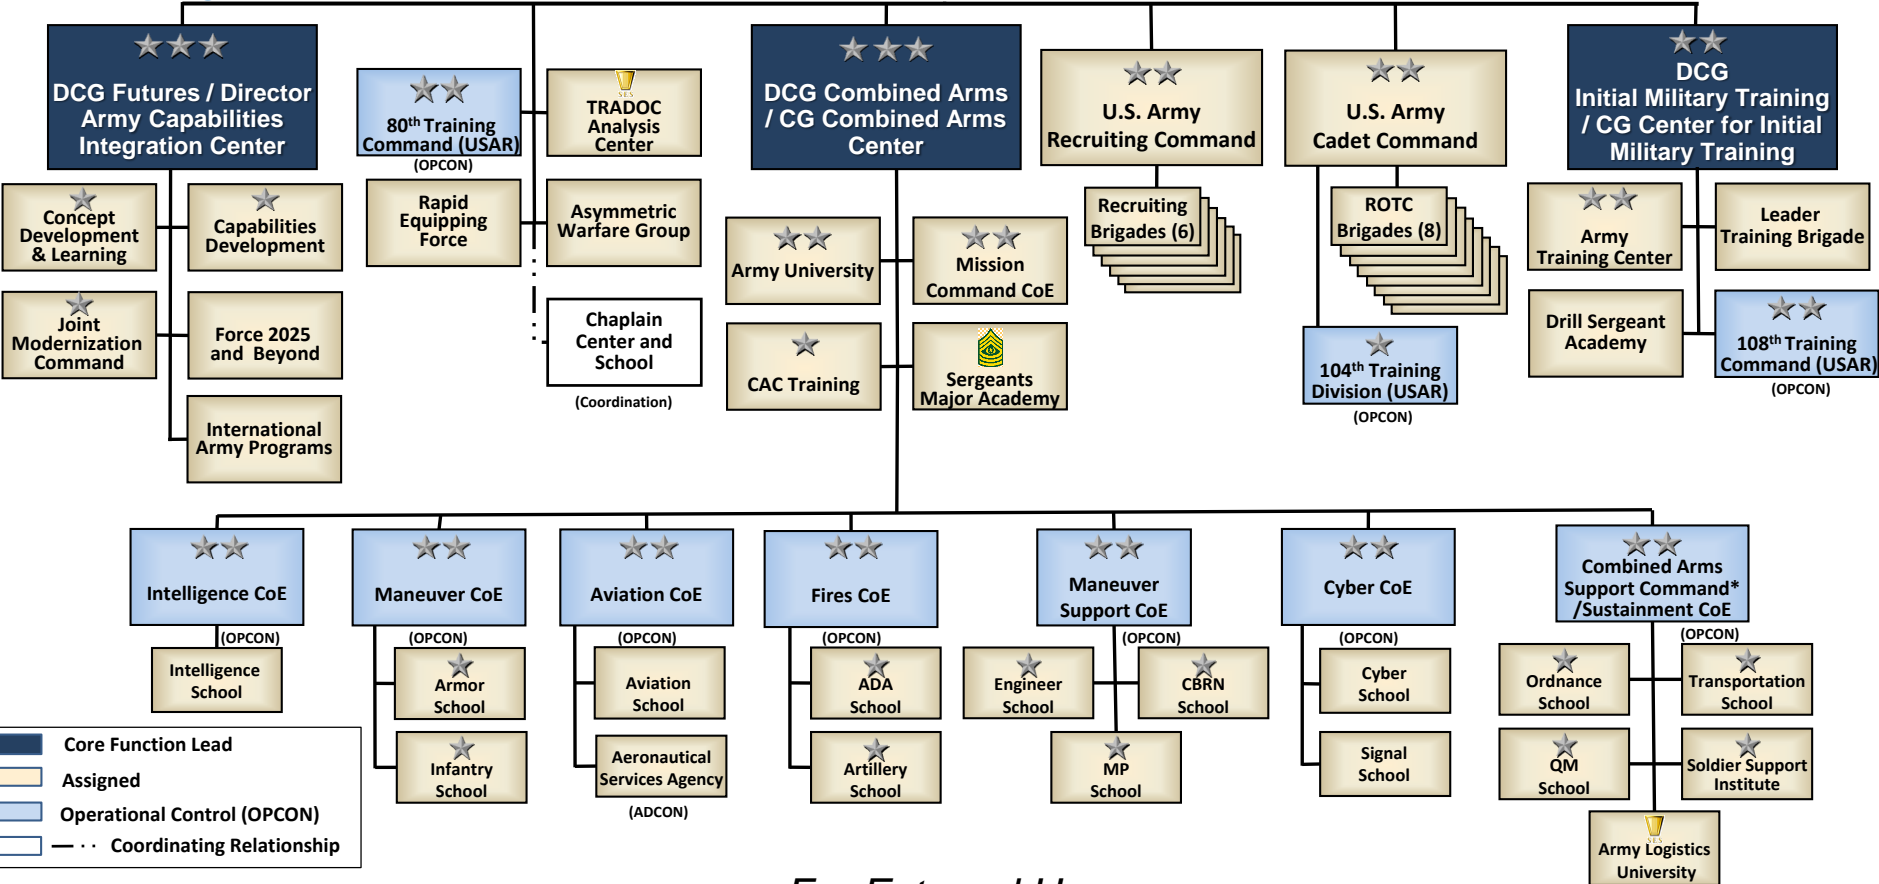

TRADOC Organization Chart

Design

Improve

Acquire

Build

- Core Function Lead
- Assigned
- Operational Control (OPCON)
- Coordinating Relationship

For External Use