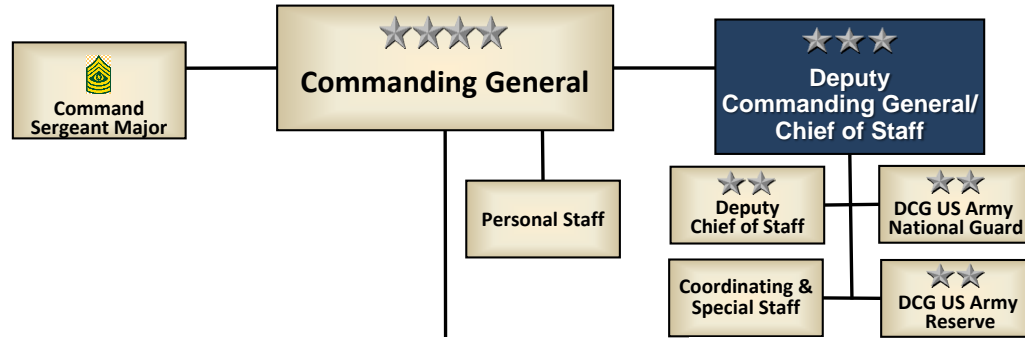

TRADOC Organization Chart

Design

Improve

Acquire

Build

- Core Function Lead
- Assigned
- Operational Control (OPCON)
- Coordinating Relationship

For External Use